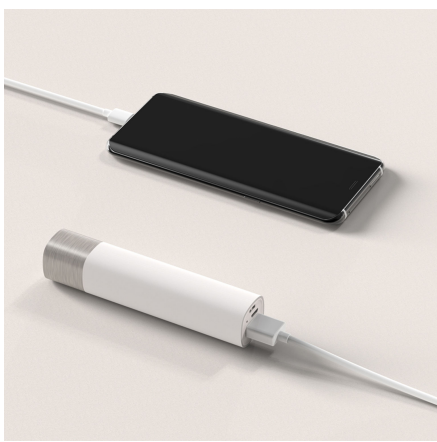

# Portable flashlight power supply / Electronics Accessories

Discipline: Product

Perfect the details! It is not only a flashlight that can send distress signal, but also a charging treasure, simple and practical. We have added many special designs to our products, such as the rounded fuselage that can prevent tumbling and sliding, the soft light lampshade that won't affect others at night, and the customized hanging rope that can prevent loss... We continue to perfect the details to give users a better experience.